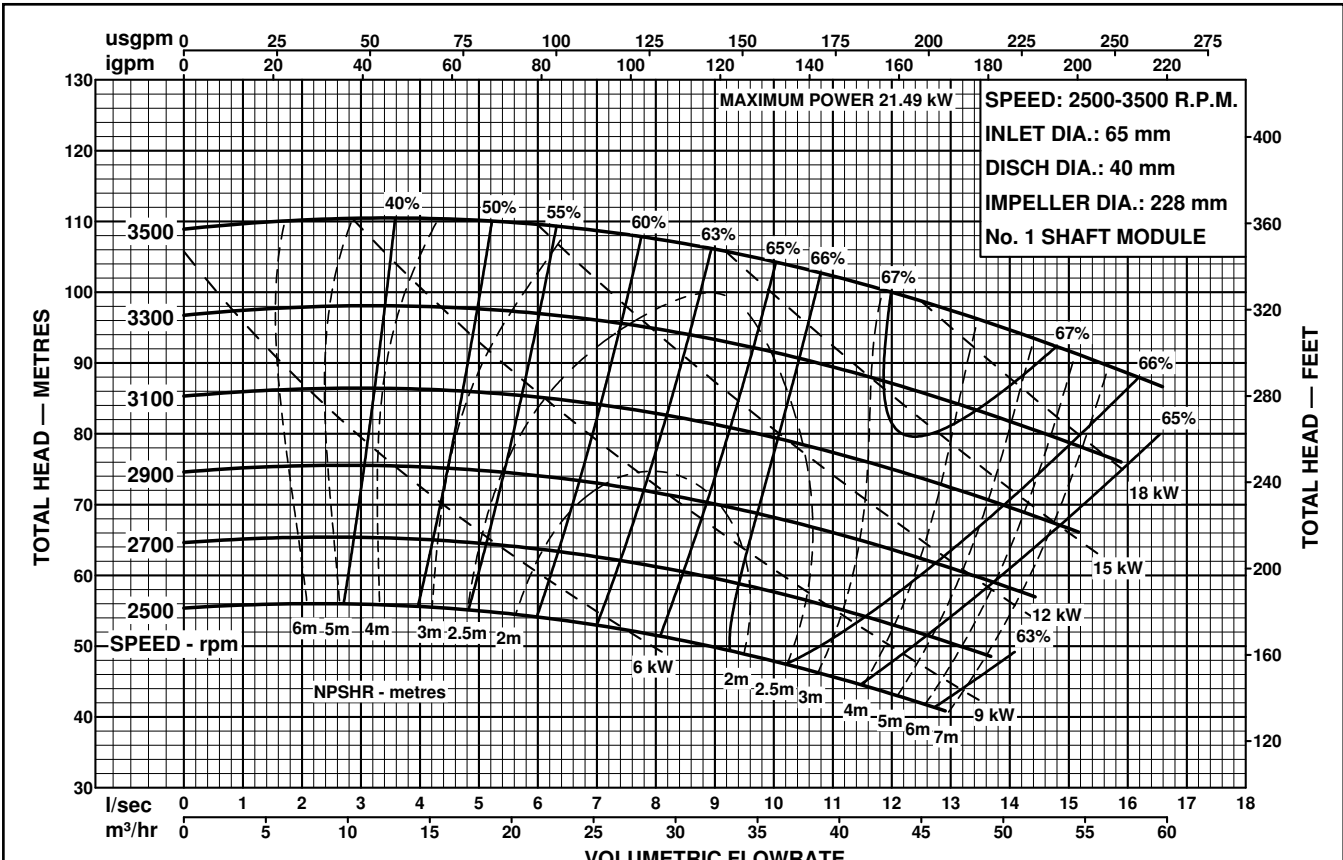

MODEL  
**65x40-200**

**ISO2858**  
END SUCTION PUMPS  
50Hz PERFORMANCE

Performance to AS2417 Grade 2 for clean, cold water only.

Performance to AS2417 Grade 2 for clean, cold water only.