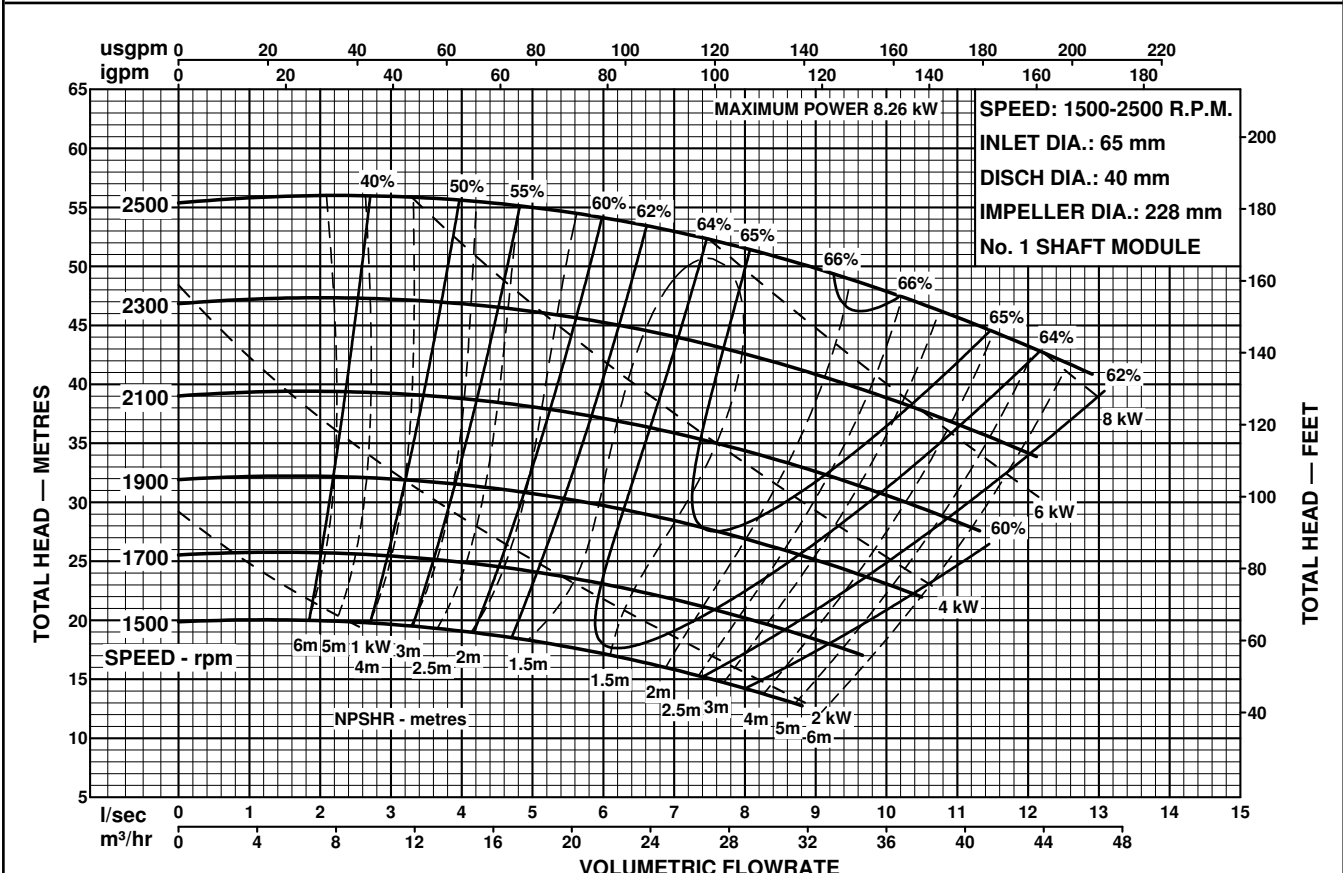

MODEL  
**65x40-200**

**ISO2858**  
END SUCTION PUMPS  
50Hz PERFORMANCE

Performance to AS2417 Grade 2 for clean, cold water only.

Performance to AS2417 Grade 2 for clean, cold water only.